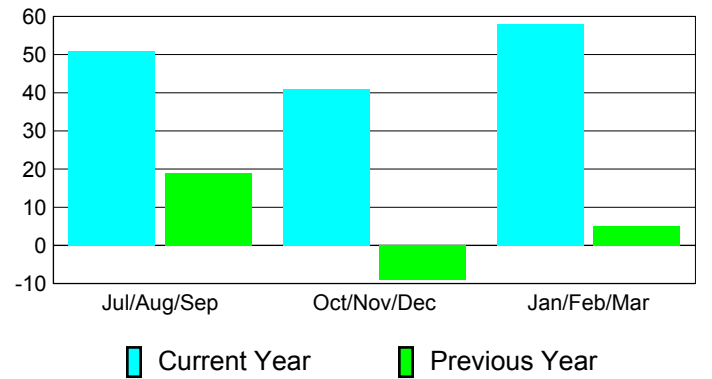

**Membership Results
2010-2011**

**Membership
2009-2010**

Month	Net Memb Goal	Actual New Memb	Actual Dropped Memb	Gain/Loss of Memb	Gain/Loss of Memb
Jul/Aug/Sep	54	110	-59	51	19
Oct/Nov/Dec	35	108	-67	41	-9
Jan/Feb/Mar	21	104	-46	58	5
Totals	110	322	-172	150	15

Membership Results 2010-2011

Goal, New, Dropped, Gain/Loss

Comparison of Membership Gain/Loss

Current Year Compared to the Previous Year

Gender Comparison 2010-2011

Jul/Aug/Sep

Oct/Nov/Dec

Jan/Feb/Mar