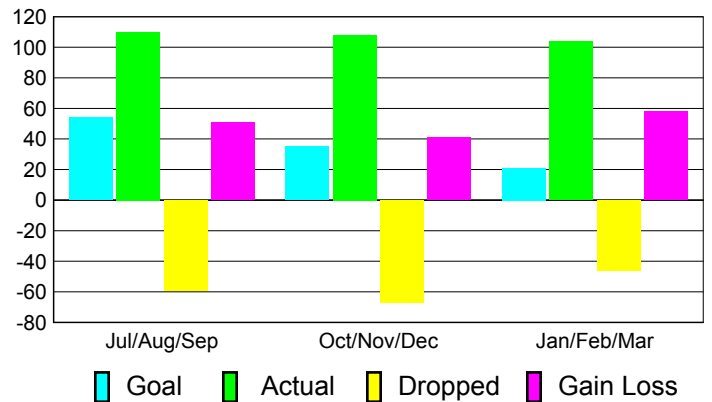

Membership Results 2010-2011

Goal, New, Dropped, Gain/Loss

Comparison of Membership Gain/Loss

Current Year Compared to the Previous Year