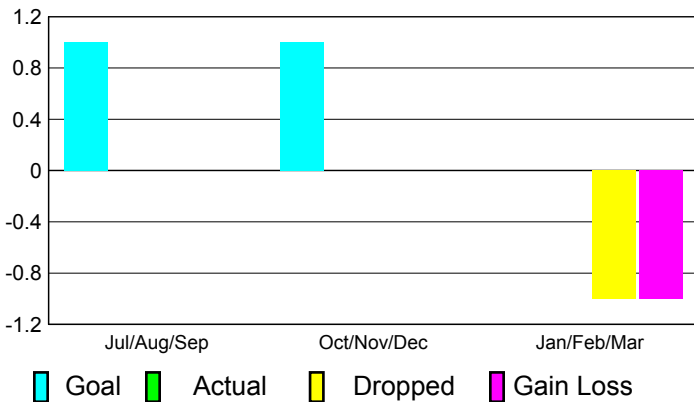

2010-2011 GMT Reports for District (or Undistricted) **District 333 A**

GMT: **Shinobu Goto**

Location: **JAPAN**

GMT CA: **5**

CLUBS

**Club Results
2010-2011**

**Clubs
2009-2010**

Month	New Club Goal	Actual New Clubs	Actual Dropped Clubs	Gain/Loss of Clubs	Gain/Loss of Clubs
Jul/Aug/Sep	1	0	0	0	0
Oct/Nov/Dec	1	0	0	0	0
Jan/Feb/Mar	0	0	-1	-1	0
Totals	2	0	-1	-1	0

Club Results 2010-2011

Goal, New, Dropped, Gain/Loss

Comparison of Club Gain/Loss

Current Year Compared to the Previous Year

YTD Status Quo Clubs 2010-2011

Status Quo Clubs Compared to Status Quo Members

MEMBERSHIP